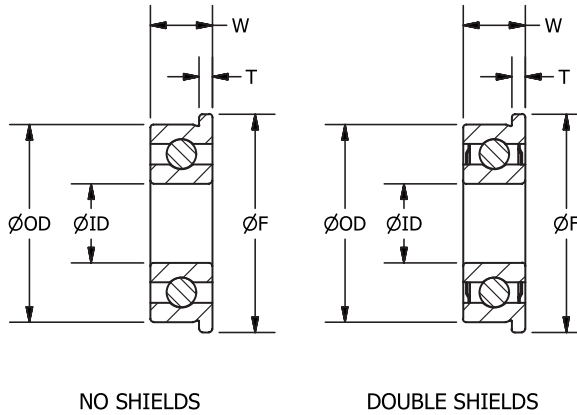

BF

COMPONENTS

Precision Ball Bearings

Flange Type

BF

Materials

ABEC 3 & 7: 440 Stainless Steel
 ABEC 1: 52100 Steel

Standard Radial Play